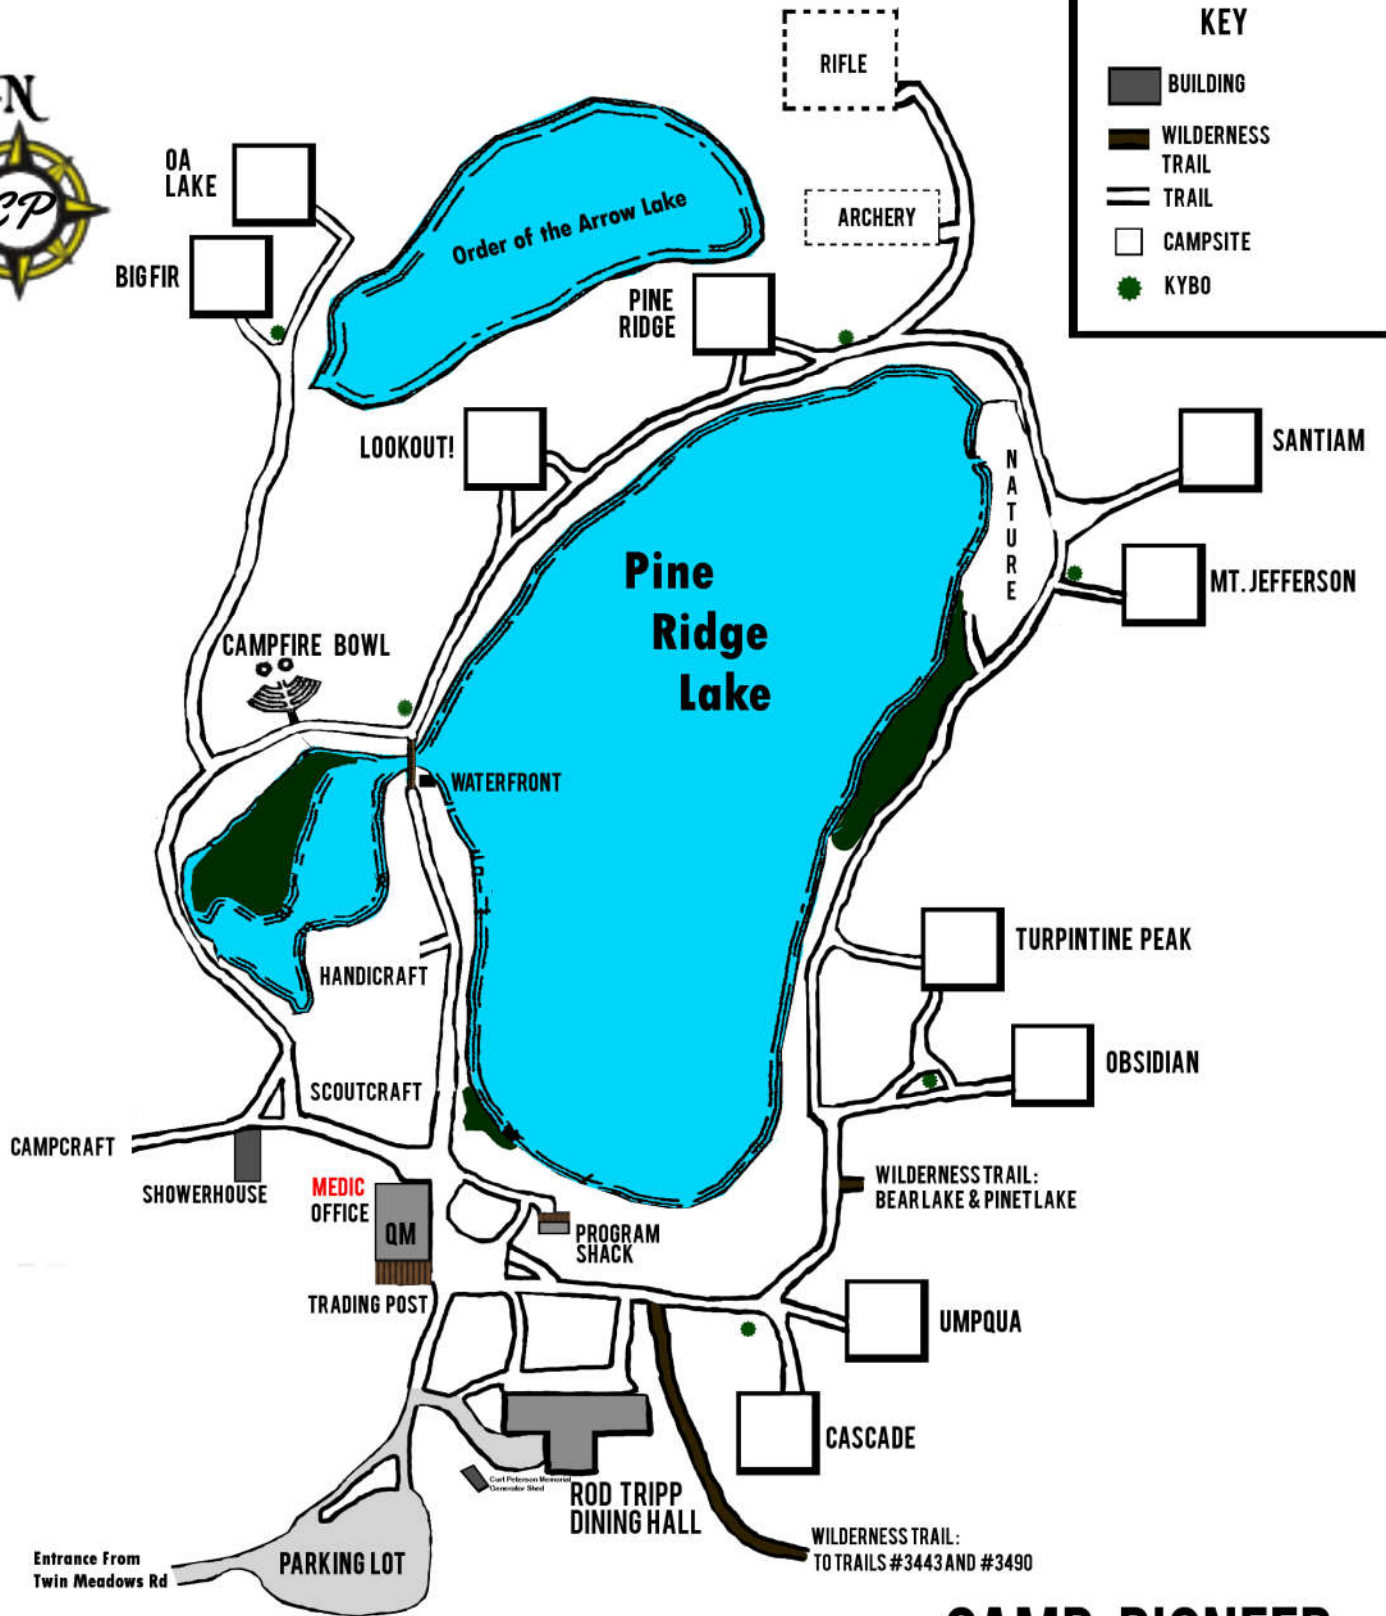

KEY	
	BUILDING
	WILDERNESS TRAIL
	TRAIL
	CAMPSITE
	KYBO

CAMP PIONEER
 BOY SCOUTS OF AMERICA C.P.C
 ELEVATION: 4526'